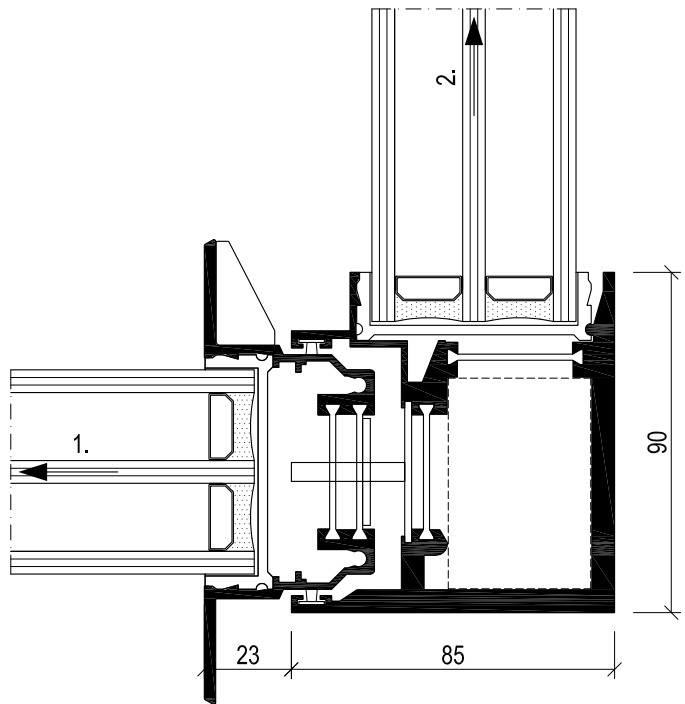

Corner opening / corner glazing

Sky-Frame 3

Horizontal section Corner opening / corner glazing

M 1:2

Corner opening
SK 3101/3105

Fixed corner glazing
with ceramic coating